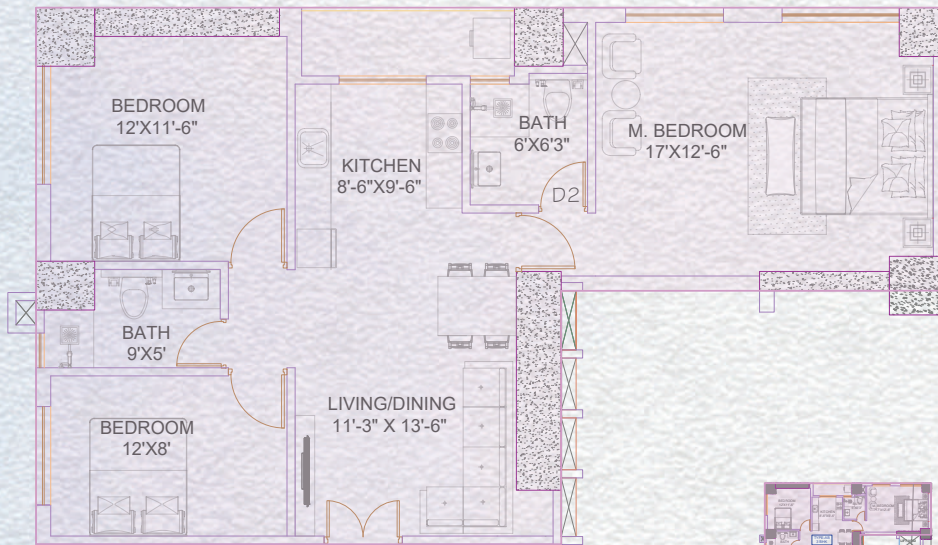

Modern contemporary look

Double layer parking space

UNIT Features

Open Living and Dining

Laminated flooring in Living and Bedroom

AC

Modular Kitchen Cabinet

Shower partition in bath area

Elegant Tower, Soaltee Mode

7th Floor Plan

Elegant Tower, Soaltee Mode

8th Floor Plan

Elegant Tower, Soaltee Mode

9th Floor Plan

Elegant Tower, Soaltee Mode

Rooftop Floor Plan

Elegant Tower, Soaltee Mode

Type A

Type B

Type C

Type D

Type AB

Type CD