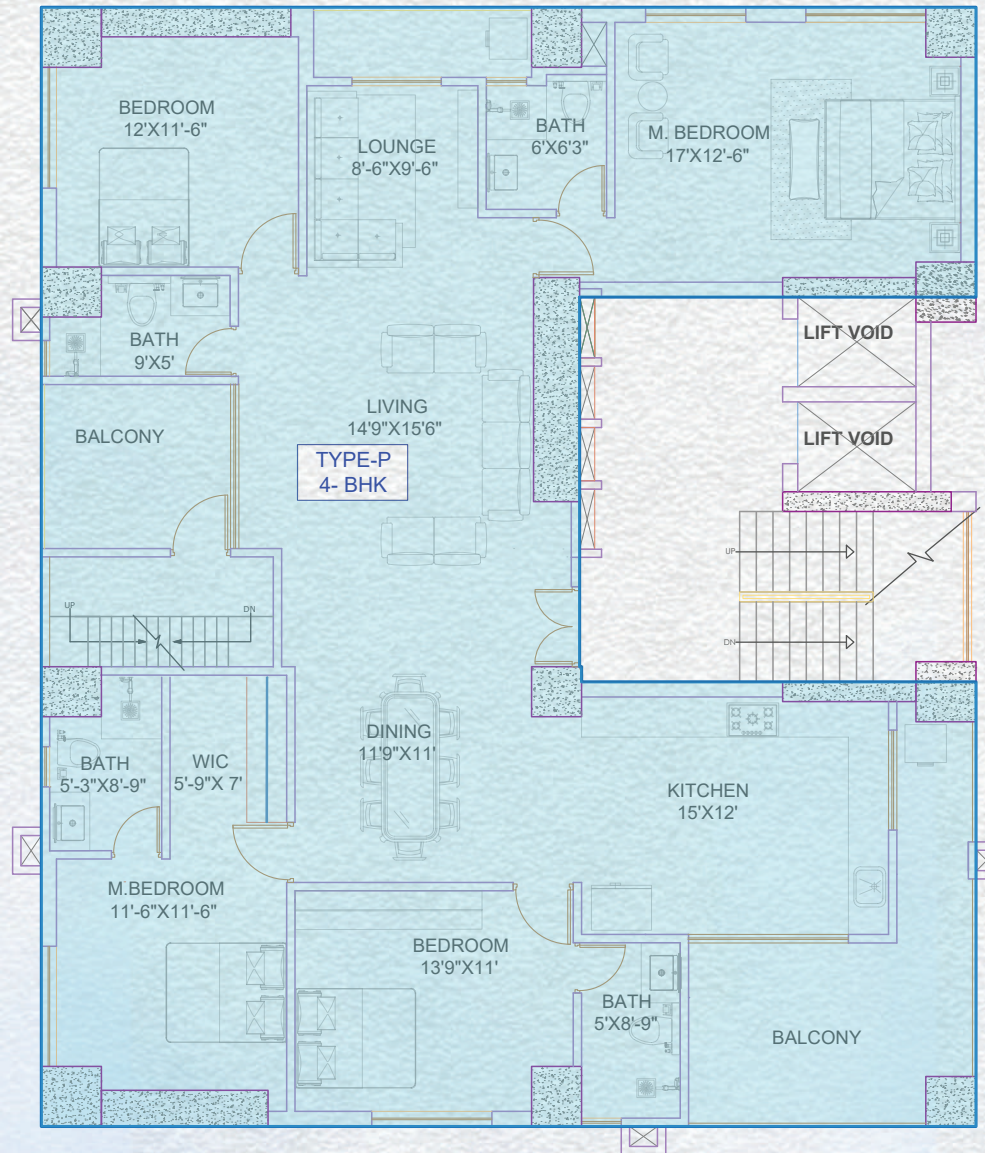

Modern contemporary look

Double layer parking space

UNIT Features

Open Living and Dining

Laminated flooring in Living and Bedroom

AC

Modular Kitchen Cabinet

Shower partition in bath area

Kitchen with utility balcony

Site Plan

Elegant Tower, Soaltee Mode

Ground Floor Plan

Elegant Tower, Soaltee Mode

1/2/3 Floor Plan

Elegant Tower, Soaltee Mode

4/5/6 Floor Plan

Elegant Tower, Soaltee Mode

7th Floor Plan

Elegant Tower, Soaltee Mode

8th Floor Plan

Elegant Tower, Soaltee Mode

9th Floor Plan

Elegant Tower, Soaltee Mode

Rooftop Floor Plan

Elegant Tower, Soaltee Mode

Type A

Type B

Type C

Type D

Type AB

Type CD