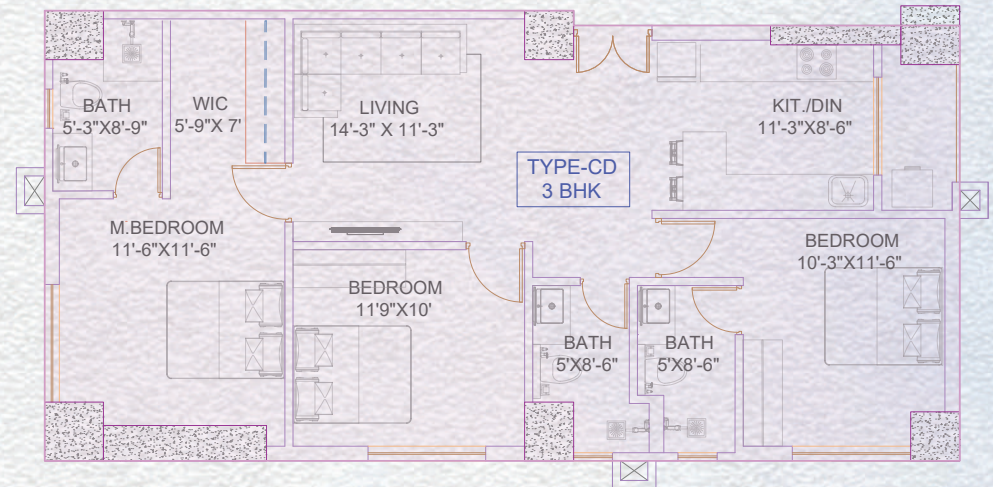

Modern contemporary look

Double layer parking space

UNIT Features

Open Living and Dining

Laminated flooring in Living and Bedroom

AC

Modular Kitchen Cabinet

Shower partition in bath area

Elegant Tower, Soaltee Mode

7th Floor Plan

Elegant Tower, Soaltee Mode

8th Floor Plan

Elegant Tower, Soaltee Mode

9th Floor Plan

Elegant Tower, Soaltee Mode

Rooftop Floor Plan

Elegant Tower, Soaltee Mode

Type A

Type B

Type C

Type D

Type AB

Type CD