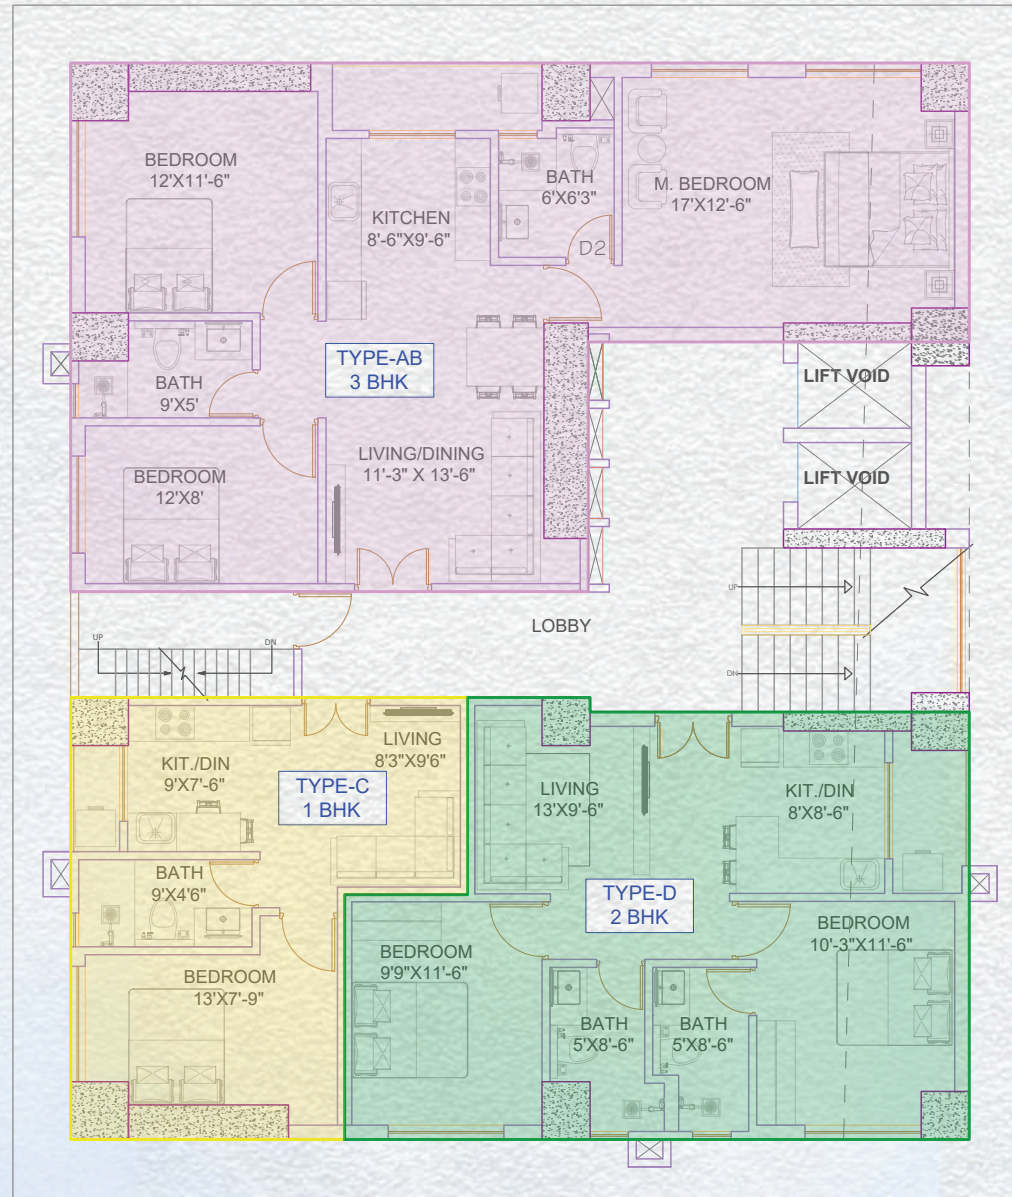

Modern contemporary look

Double layer parking space

UNIT Features

Open Living and Dining

Laminated flooring in Living and Bedroom

AC

Modular Kitchen Cabinet

Shower partition in bath area

Kitchen with utility balcony

Site Plan

Elegant Tower, Soaltee Mode

Ground Floor Plan

Elegant Tower, Soaltee Mode

1/2/3 Floor Plan

Elegant Tower, Soaltee Mode

4/5/6 Floor Plan

Elegant Tower, Soaltee Mode

7th Floor Plan

Elegant Tower, Soaltee Mode

8th Floor Plan

Elegant Tower, Soaltee Mode

9th Floor Plan

Elegant Tower, Soaltee Mode

Rooftop Floor Plan

Elegant Tower, Soaltee Mode

Type A

Type B

Type C

Type D

Type AB

Type CD