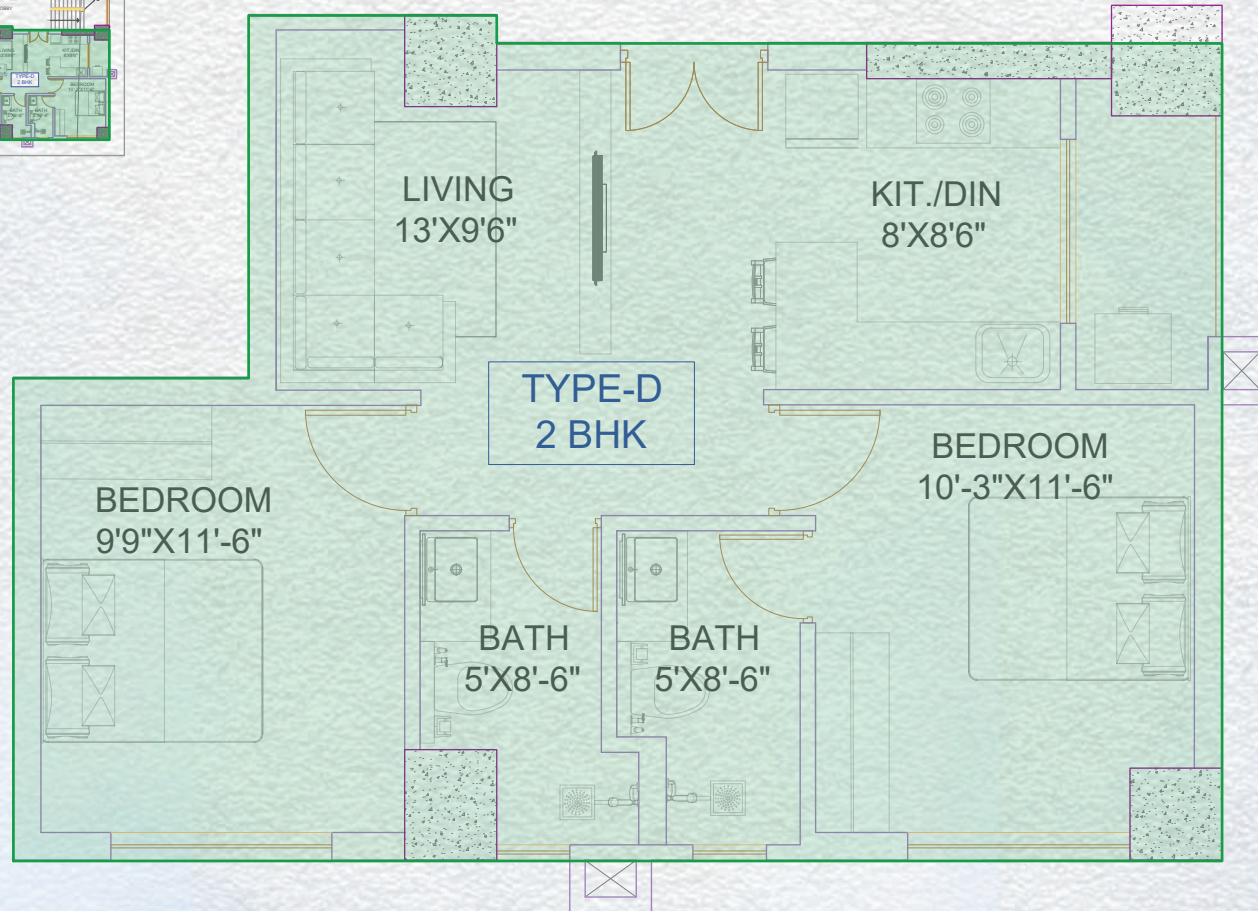

Modern contemporary look

Double layer parking space

UNIT Features

Open Living and Dining

Laminated flooring in Living and Bedroom

AC

Modular Kitchen Cabinet

Shower partition in bath area

Kitchen with utility balcony

Site Plan

Elegant Tower, Soaltee Mode

Ground Floor Plan

Elegant Tower, Soaltee Mode

1/2/3 Floor Plan

Elegant Tower, Soaltee Mode

4/5/6 Floor Plan

Elegant Tower, Soaltee Mode

7th Floor Plan

Elegant Tower, Soaltee Mode

8th Floor Plan

Elegant Tower, Soaltee Mode

9th Floor Plan

Elegant Tower, Soaltee Mode

Rooftop Floor Plan

Elegant Tower, Soaltee Mode

Type A

Type B

Type C

Type D

Type AB

Type CD