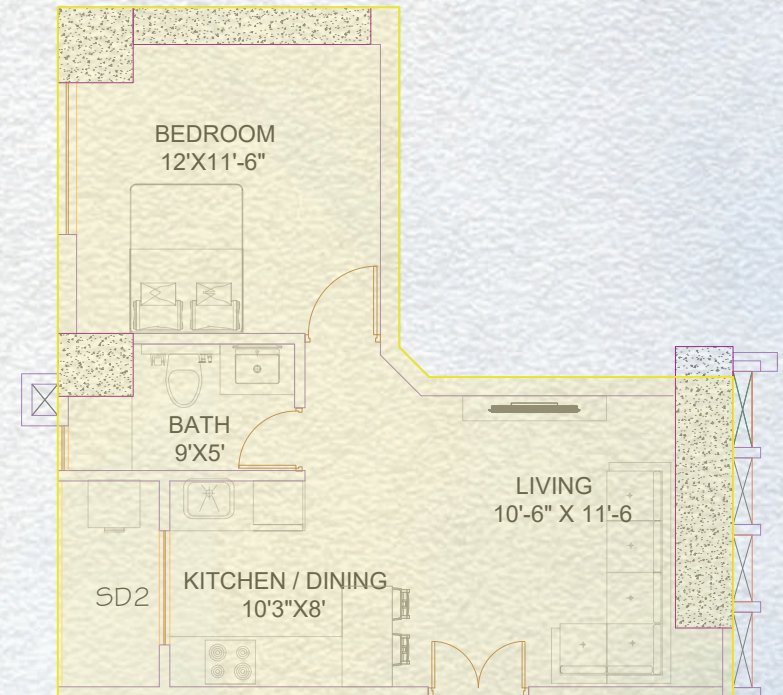

Modern contemporary look

Double layer parking space

UNIT Features

Open Living and Dining

Laminated flooring in Living and Bedroom

AC

Modular Kitchen Cabinet

Shower partition in bath area

Kitchen with utility balcony

Site Plan

Elegant Tower, Soaltee Mode

Ground Floor Plan

Elegant Tower, Soaltee Mode

1/2/3 Floor Plan

Elegant Tower, Soaltee Mode

4/5/6 Floor Plan

Elegant Tower, Soaltee Mode

7th Floor Plan

Elegant Tower, Soaltee Mode

8th Floor Plan

Elegant Tower, Soaltee Mode

9th Floor Plan

Elegant Tower, Soaltee Mode

Rooftop Floor Plan

Elegant Tower, Soaltee Mode

Type A

Type B

Type C

Type D

Type AB

Type CD