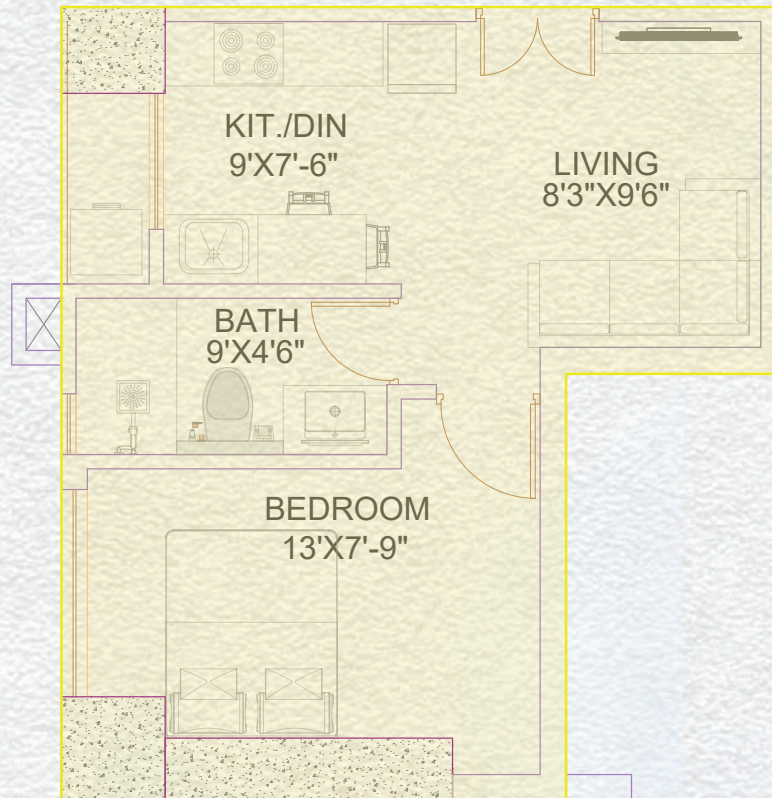

Modern contemporary look

Double layer parking space

UNIT Features

Open Living and Dining

Laminated flooring in Living and Bedroom

AC

Modular Kitchen Cabinet

Shower partition in bath area

Kitchen with utility balcony

Site Plan

Elegant Tower, Soaltee Mode

Ground Floor Plan

Elegant Tower, Soaltee Mode

1/2/3 Floor Plan

Elegant Tower, Soaltee Mode

4/5/6 Floor Plan

Elegant Tower, Soaltee Mode

7th Floor Plan

Elegant Tower, Soaltee Mode

8th Floor Plan

Elegant Tower, Soaltee Mode

9th Floor Plan

Elegant Tower, Soaltee Mode

Rooftop Floor Plan

Elegant Tower, Soaltee Mode

Type A

Type B

Type C

Type D

Type AB

Type CD