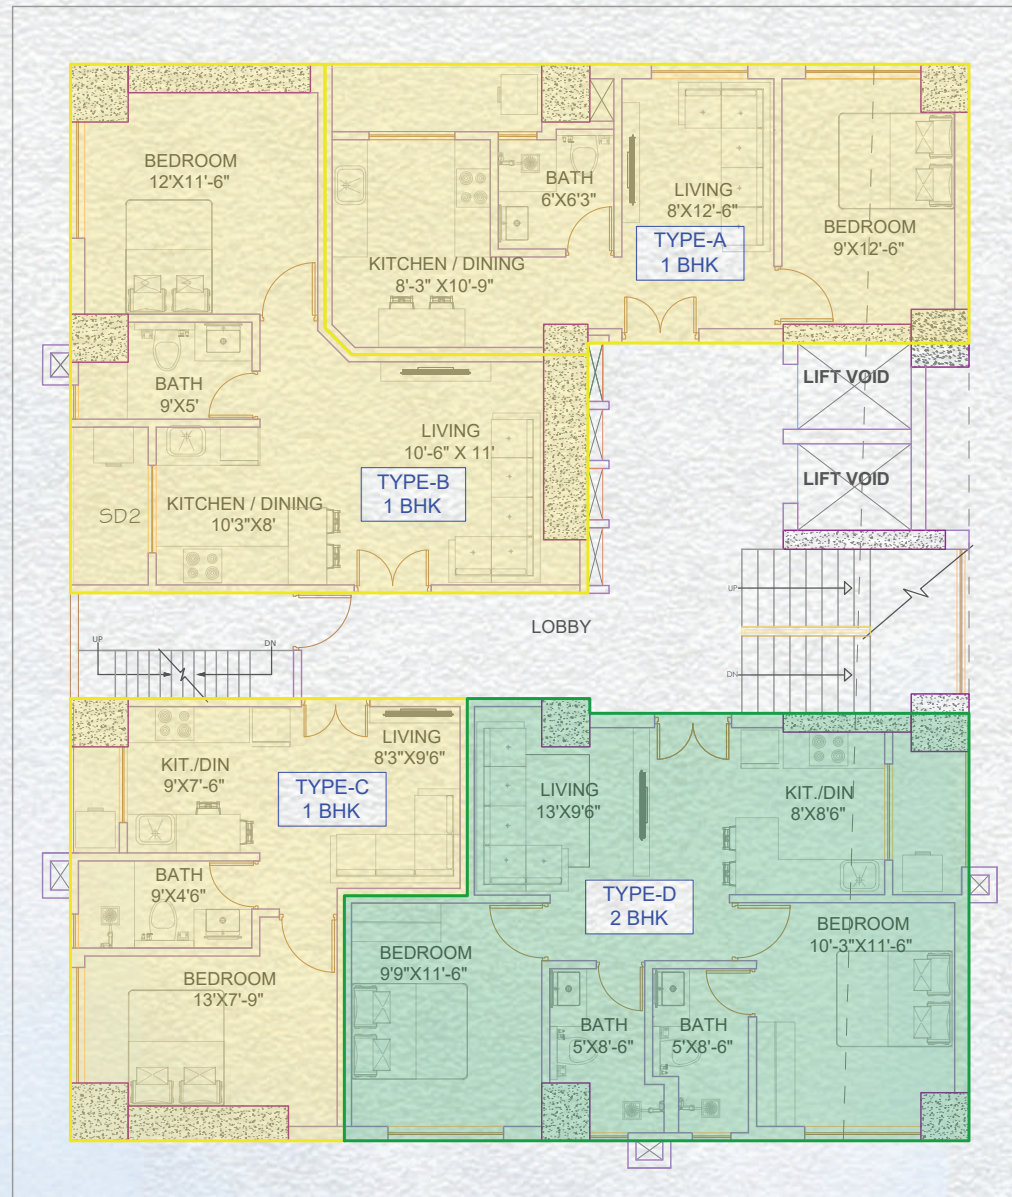

Modern contemporary look

Double layer parking space

UNIT Features

Open Living and Dining

Laminated flooring in Living and Bedroom

AC

Modular Kitchen Cabinet

Shower partition in bath area

Kitchen with utility balcony

Site Plan

Elegant Tower, Soaltee Mode

Ground Floor Plan

Elegant Tower, Soaltee Mode

1/2/3 Floor Plan

Elegant Tower, Soaltee Mode

4/5/6 Floor Plan

Elegant Tower, Soaltee Mode

7th Floor Plan

Elegant Tower, Soaltee Mode

8th Floor Plan

Elegant Tower, Soaltee Mode

9th Floor Plan

Elegant Tower, Soaltee Mode

Rooftop Floor Plan

Elegant Tower, Soaltee Mode

Type A

Type B

Type C

Type D

Type AB

Type CD