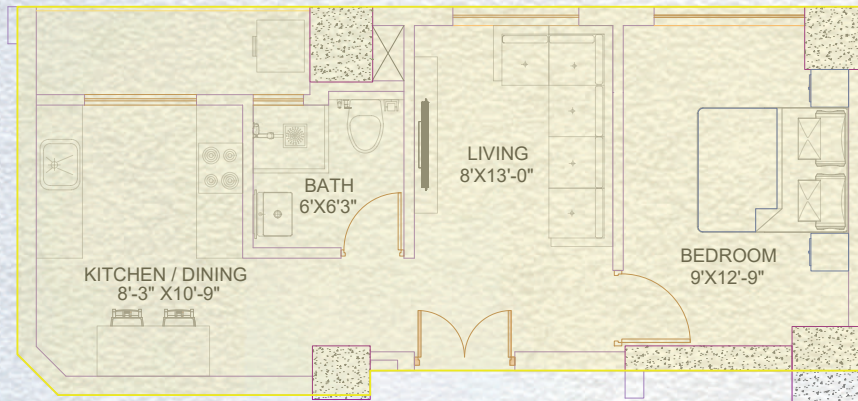

Modern contemporary look

Double layer parking space

UNIT Features

Open Living and Dining

Laminated flooring in Living and Bedroom

AC

Modular Kitchen Cabinet

Shower partition in bath area

Elegant Tower, Soaltee Mode

7th Floor Plan

Elegant Tower, Soaltee Mode

8th Floor Plan

Elegant Tower, Soaltee Mode

9th Floor Plan

Elegant Tower, Soaltee Mode

Rooftop Floor Plan

Elegant Tower, Soaltee Mode

Type A

Type B

Type C

Type D

Type AB

Type CD