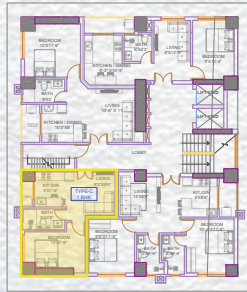

Modern contemporary look

Double layer parking space

UNIT Features

Open Living and Dining

Laminated flooring in Living and Bedroom

AC

Modular Kitchen Cabinet

Shower partition in bath area

Kitchen with utility balcony

Site Plan

Elegant Tower, Soaltee Mode

Ground Floor Plan

Elegant Tower, Soaltee Mode

1/2/3 Floor Plan

Elegant Tower, Soaltee Mode

4/5/6 Floor Plan

Elegant Tower, Soaltee Mode

7th Floor Plan

Elegant Tower, Soaltee Mode

8th Floor Plan

Elegant Tower, Soaltee Mode

9th Floor Plan

Elegant Tower, Soaltee Mode

Rooftop Floor Plan

Elegant Tower, Soaltee Mode

Type A

Type B

Type C

Type D

Type AB

Type CD