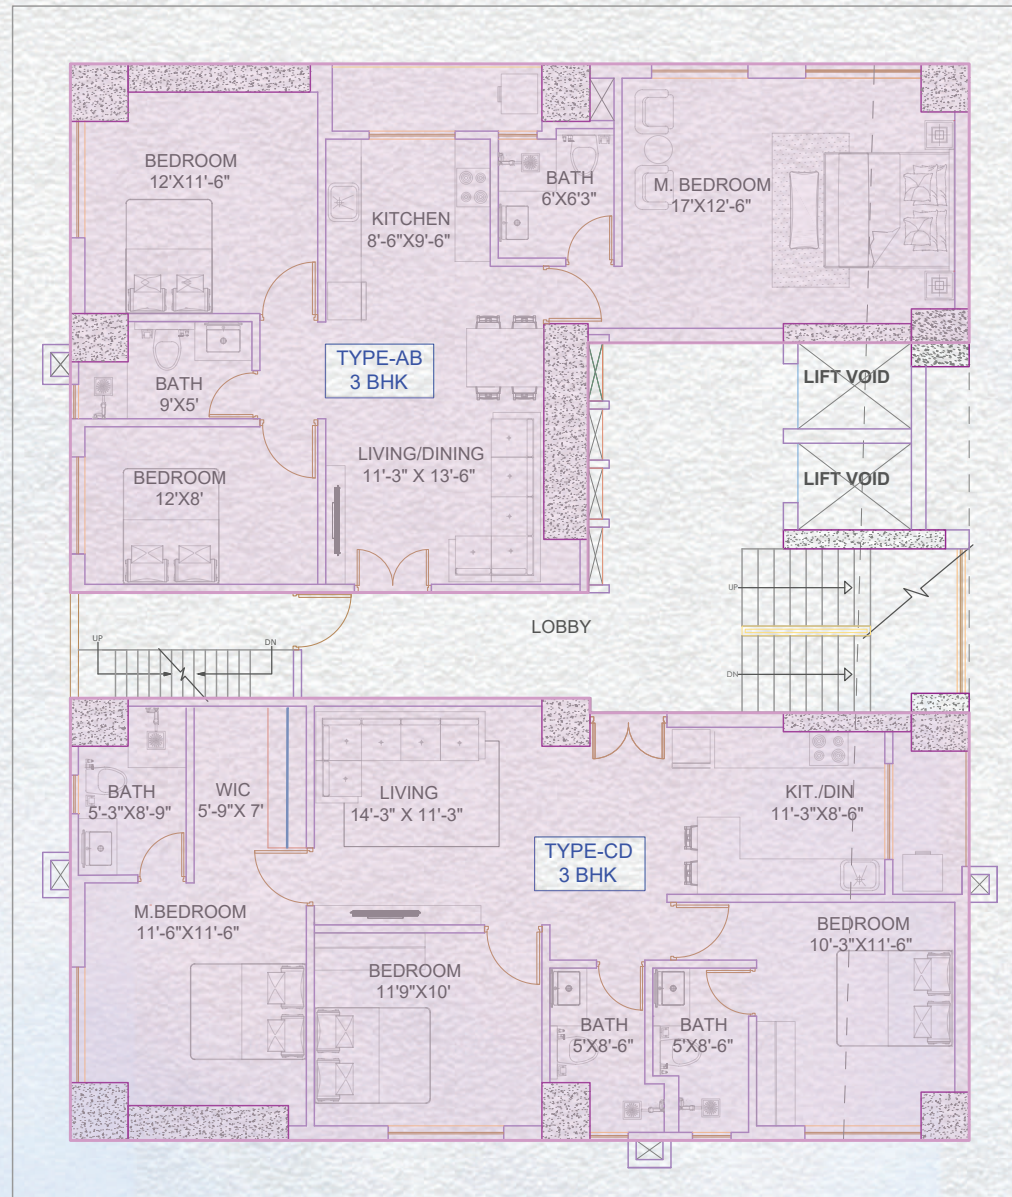

Modern contemporary look

Double layer parking space

UNIT Features

Open Living and Dining

Laminated flooring in Living and Bedroom

AC

Modular Kitchen Cabinet

Shower partition in bath area

Kitchen with utility balcony

Site Plan

Elegant Tower, Soaltee Mode

Ground Floor Plan

Elegant Tower, Soaltee Mode

1/2/3 Floor Plan

Elegant Tower, Soaltee Mode

4/5/6 Floor Plan

Elegant Tower, Soaltee Mode

7th Floor Plan

Elegant Tower, Soaltee Mode

8th Floor Plan

Elegant Tower, Soaltee Mode

9th Floor Plan

Elegant Tower, Soaltee Mode

Rooftop Floor Plan

Elegant Tower, Soaltee Mode

Type A

Type B

Type C

Type D

Type AB

Type CD