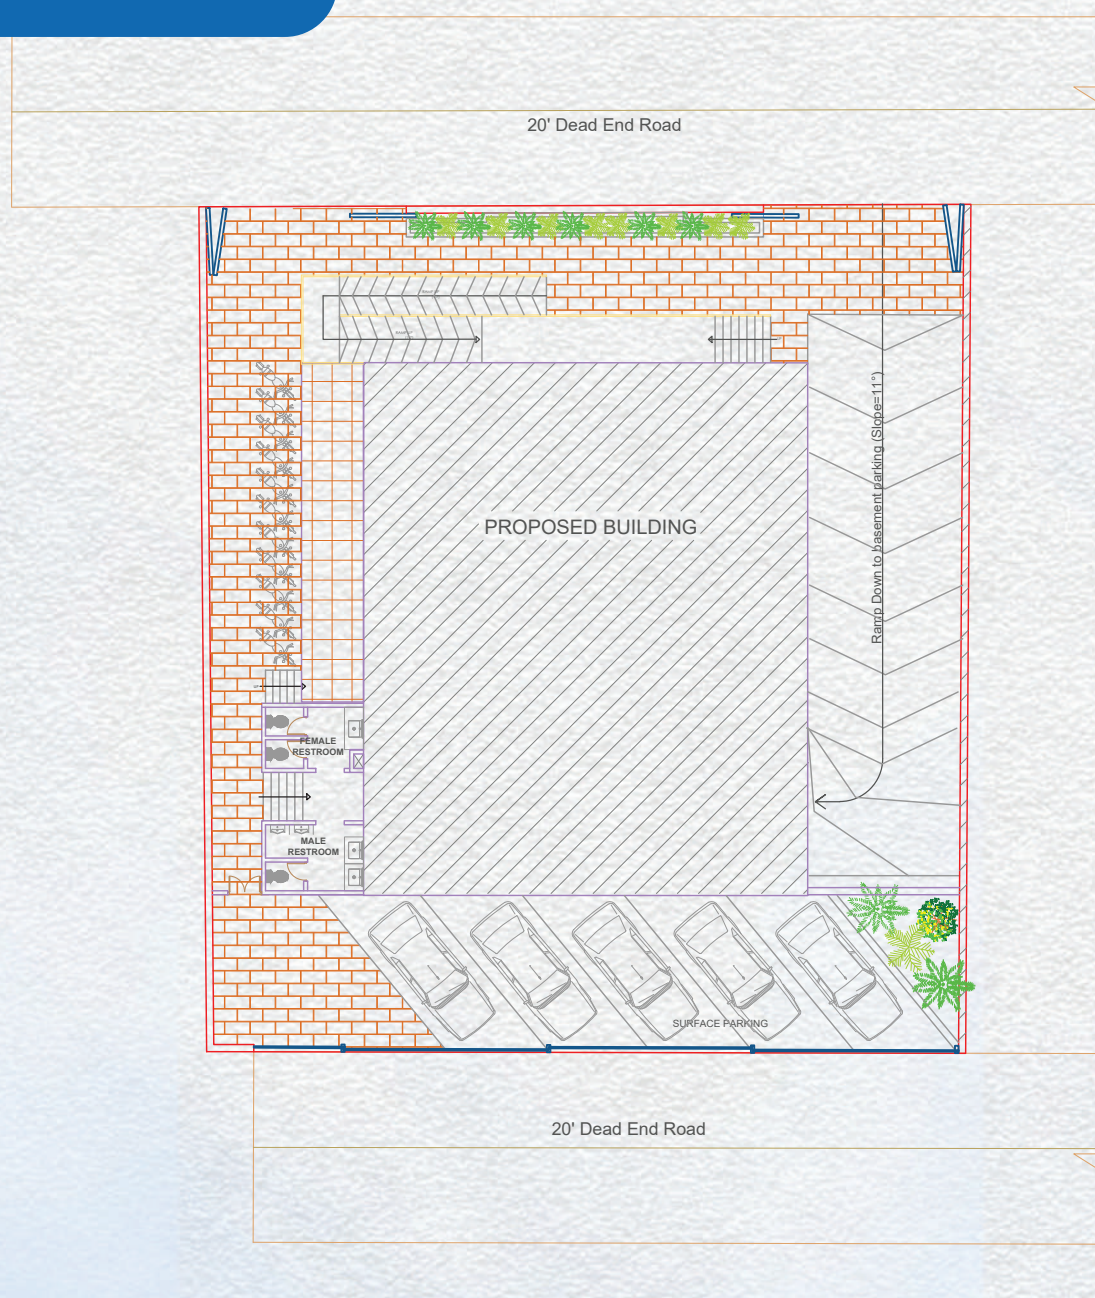

BRIHAT
PROPERTY SOLUTIONS

Soaltee Mode, Kathmandu

ELEGANT TOWER

Premium Commercial Residency

Elegant Tower is a modern mixed-use development located in the prime area of Soalteemode, Kathmandu. The project features 24 well-designed residential units, offering a choice of 1 BHK, 2 BHK, 3 BHK units, and an exclusive penthouse on the 8th floor. The ground floor includes a commercial unit, while residents are welcomed through a dedicated reception area. From the 1st floor onwards, the tower is entirely residential. The 9th floor is dedicated to lifestyle amenities, featuring a swimming pool and a bar area.

Modern contemporary look

Double layer parking space

UNIT Features

Open Living and Dining

Laminated flooring in Living and Bedroom

AC

Modular Kitchen Cabinet

Shower partition in bath area

Kitchen with utility balcony

Site Plan

Elegant Tower, Soaltee Mode

Ground Floor Plan

Elegant Tower, Soaltee Mode

1/2/3 Floor Plan

Elegant Tower, Soaltee Mode

4/5/6 Floor Plan

Elegant Tower, Soaltee Mode

7th Floor Plan

Elegant Tower, Soaltee Mode

8th Floor Plan

Elegant Tower, Soaltee Mode

9th Floor Plan

Elegant Tower, Soaltee Mode

Rooftop Floor Plan